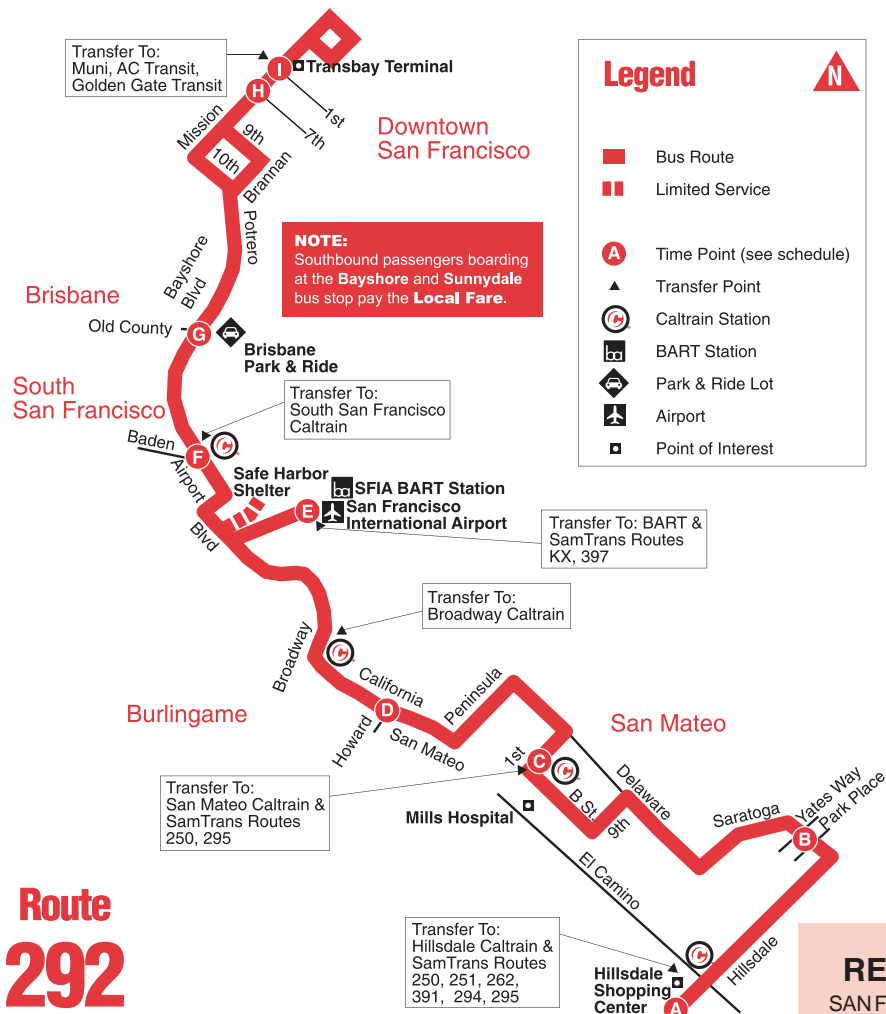

Children

One child (age 4 and younger) rides free with each adult, senior or disabled adult fare-paying passenger. Additional children subject to youth fare.

NOTE: Southbound passengers boarding at the Bayshore and Sunnydale bus stop pay the Local Fare.

samTrans

292

Caltrain Connection

- ▶ Hillsdale Shopping Center
- ▶ San Mateo
- ▶ Burlingame
- ▶ SF Int'l Airport
- ▶ UAL Maintenance Base
- ▶ South San Francisco
- ▶ Brisbane
- ▶ San Francisco

Route 292

RESTRICTION

SAN FRANCISCO STOPS: SamTrans cannot pick up northbound passengers at San Francisco stops. Southbound passengers may not disembark in San Francisco.

♿ Buses are wheelchair accessible.

♻️ Printed on recycled paper.

AM - light type. PM - bold type.

Not all stops are shown.

Stops are on the lower (arrival) level curbside starting at Courtyard A, on the center island at Terminal 2, curbside at Terminal 3 and Courtyard G. Time shown is for Courtyard A.